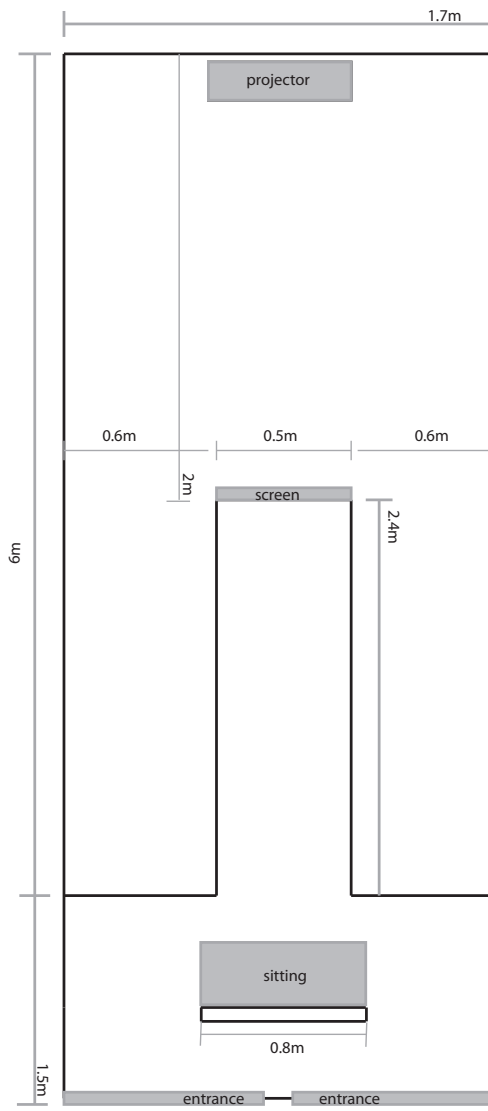

As I flow gently inside you [狹]

Project Description

As I flow gently inside you is a video performance and installation that explores intimacy between bodies in situated environments.

Two strangers are asked to stand naked facing each other in a small container. The two participants can act freely under the given situations setup by the artist but they are not allowed to touch each other directly.

As I flow gently inside you aims to evoke a feeling of sensual claustrophobia that lain underneath human intimacy.

Installation setup

A dark enclosed room with a long corridor in the middle will be constructed. A screen is mounted on the one end of the corridor where a back-projection of the video will be thrown by the projector installed at the back of the room. Audio speakers will be installed behind the screen, emitting soft but audible sounds.

A small entrance will lead no more than two audiences to enter into the installation at one time, creating an intimate and slightly congested viewing experience.

Credits

Sound design/聲音設計

Ulf LANGHEINRICH