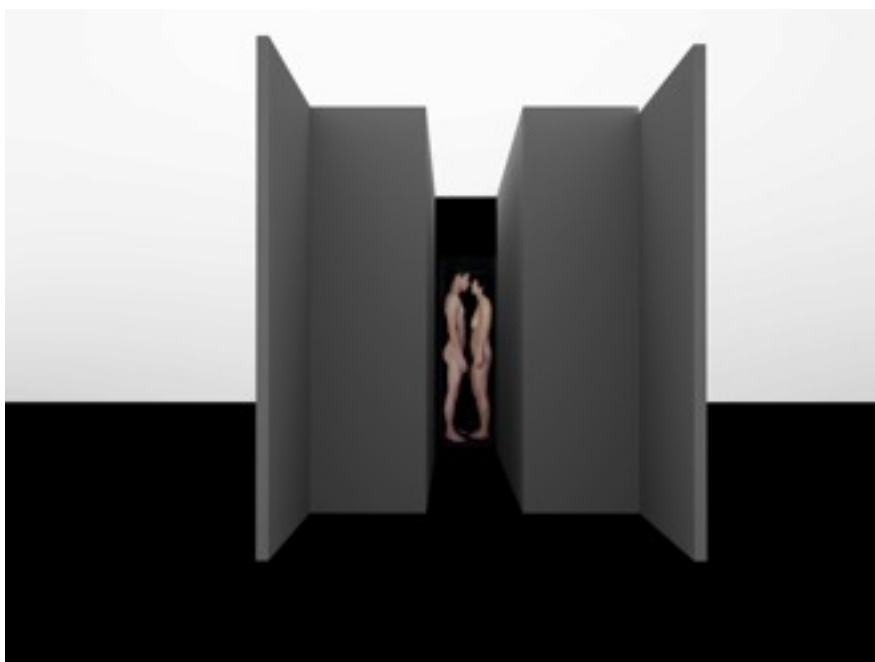

As I flow gently inside you [狹]

Project Description

As I flow gently inside you is a video performance and installation that explores intimacy between bodies in situated environments.

Two strangers are asked to stand naked facing each other in a small container. The two participants can act freely under the given situations setup by the artist but they are not allowed to touch each other directly.

The subtle exchanges of glances, breathes, smells and sounds made during the performance become a kind of micro drama between the two participants, creating an unusual tension that is at once erotic, oppressive and disorienting.

As I flow gently inside you aims to evoke a feeling of sensual claustrophobia that lain underneath human intimacy.

Installation setup

A dark enclosed room with a long corridor in the middle will be constructed. A screen is mounted on the one end of the corridor where a back-projection of the video will be thrown by the projector installed at the back of the room. Audio speakers will be installed behind the screen, emitting soft but audible sounds.

A small entrance will lead no more than two audiences to enter into the installation at one time, creating an intimate and slightly congested viewing experience.

Credits

Sound design/聲音設計

Ulf LANGHEINRICH